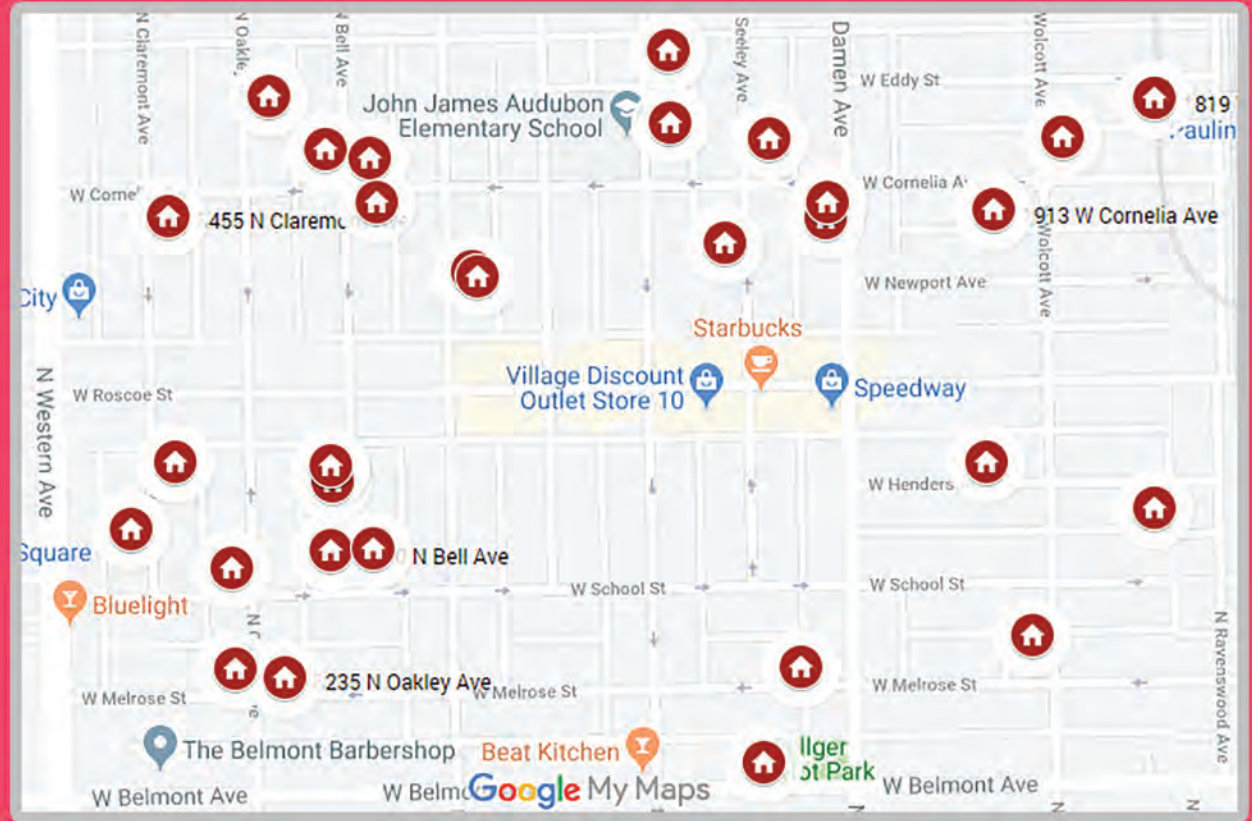

ROSCOE VILLAGE COMMUNITY Garage SALE JUNE 1, 2019

- 1 1906 W Barry Ave
- 2 3310 N Bell Ave
- 3 3311 N Bell Ave
- 4 3332 N Bell Ave
- 5 3338 N Bell Ave
- 6 3505 N Bell Ave
- 7 3510 N Bell Ave
- 8 2028 W Belmont Ave Apt 2W
- 9 3318 N Claremont Ave
- 10 3341 N Claremont Ave
- 11 3455 N Claremont Ave
- 12 2951 N Clybourn Ave
- 13 1913 W Cornelia Ave
- 14 2221 W Cornelia Ave
- 15 3448 N Damen Ave
- 16 3454 N Damen Ave
- 17 1819 W Eddy St
- 18 2234 W Fletcher St

- 19 1819 W Henderson St
- 20 1918 W Henderson St
- 21 3517 N Hoyne Ave
- 22 3541 N Hoyne Ave
- 23 3435 N Leavitt St
- 24 3433 N Leavitt St
- 25 2014 W Melrose St #2FF
- 26 1023 W Newport Ave
- 27 3235 N Oakley Ave
- 28 3238 N Oakley Ave
- 29 3300 N Oakley Ave
- 30 3529 N Oakley Ave
- 31 3442 N Seeley Ave
- 32 3511 N Seeley Ave
- 33 3246 N Wolcott Ave
- 34 3511 N Wolcott Ave #3

**FREE TOTES TO THE FIRST 100 SHOPPERS!
COFFEE AND DONUTS WHILE SUPPLIES
LAST. CHECK IN AT 2200 W. ROSCOE ST.**

**SIDEWALK SALE AT THE
LOCAL RV BUSINESSES!**

WALK * SHOP * EAT ROSCOE VILLAGE

Sponsored by Roscoe Village Neighbors • www.roscoevillage.org