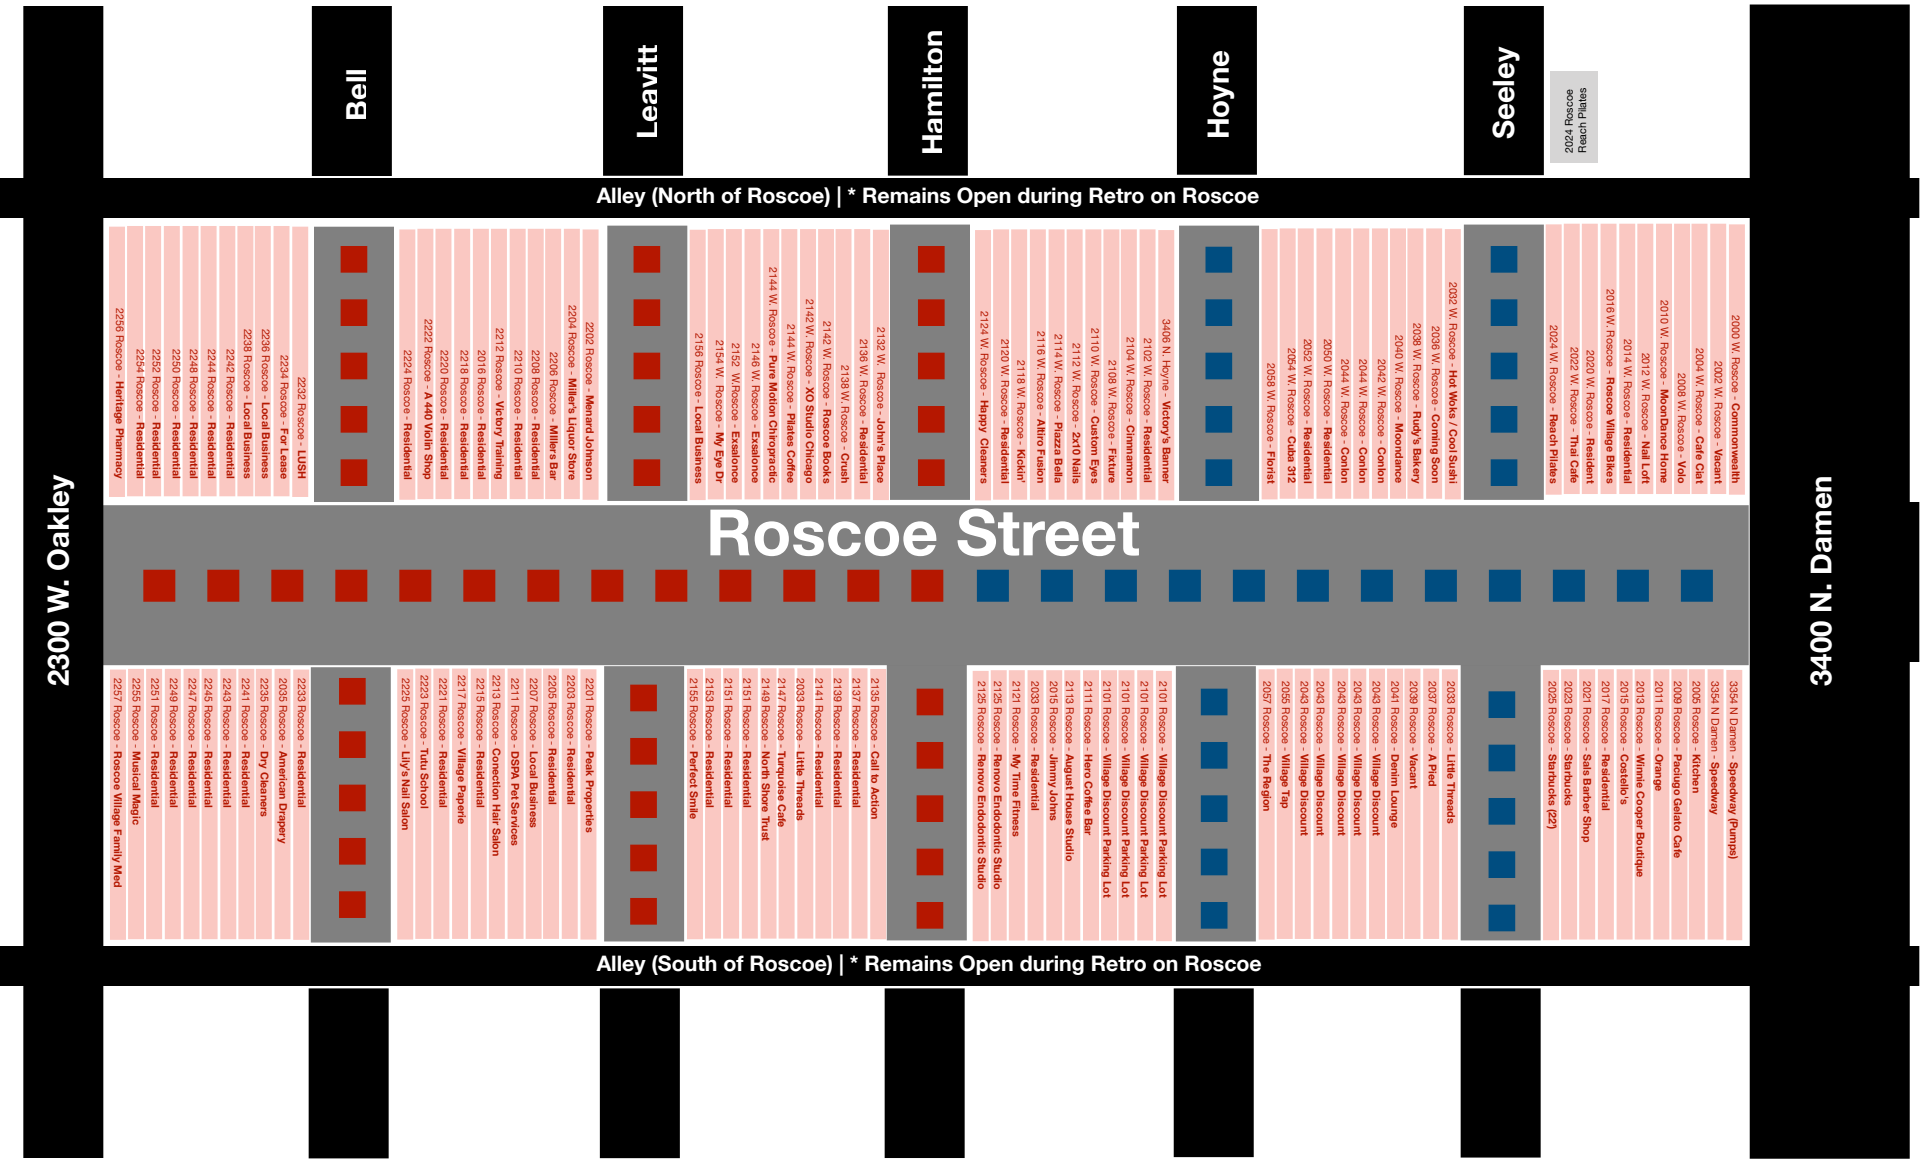

Retro on Roscoe | Street Closures | August 10, 11, & 12, 2018

KEY:

Road Closed Friday thru Sunday
8/10/18 @ 9:00 am until 8/13/18 @ 6:00 am

Road Closed Saturday and Sunday
8/11/18 at 12:00 am until 8/13/18 @ 6:00 am